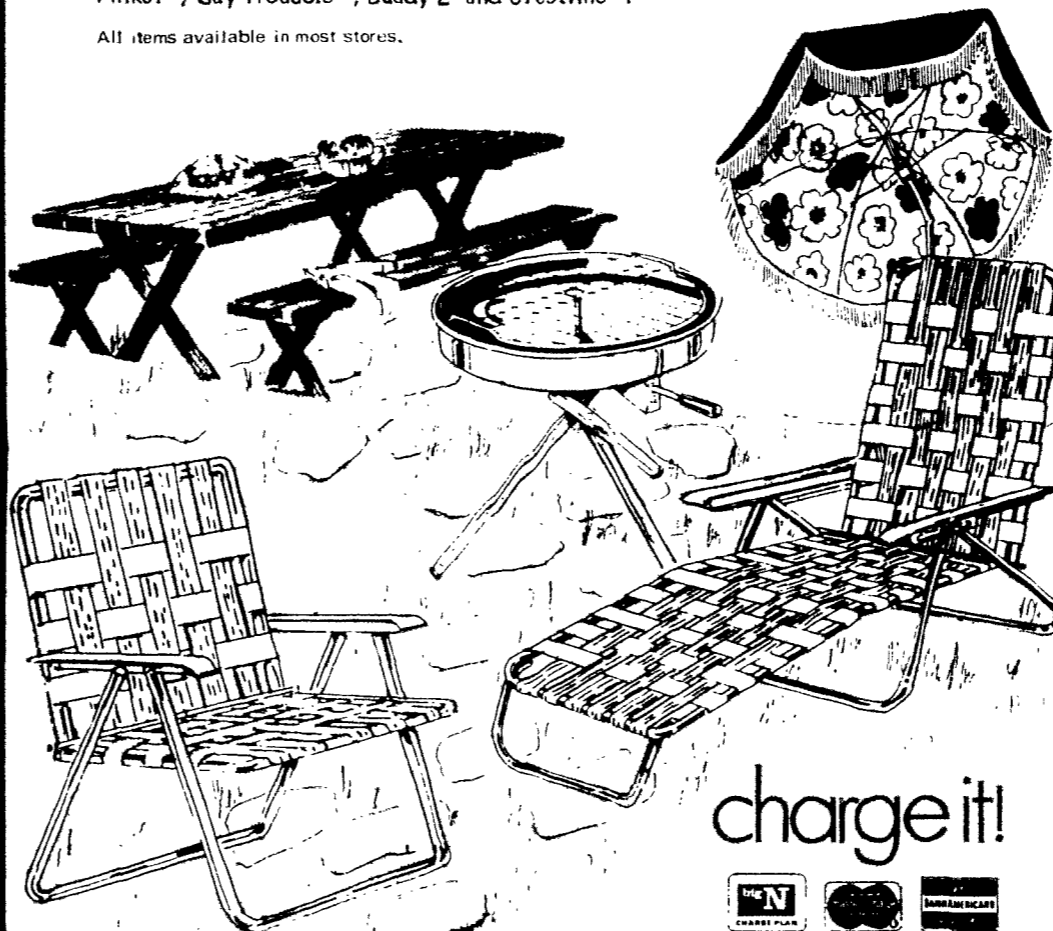

ENTIRE STOCK

LAWN FURNITURE AND GRILLS

- PATIO TABLES AND BENCHES
- UMBRELLAS
- BARBEQUE GRILLS
- FOLDING ALUMINUM CHAIRS
- FOLDING ALUMINUM CHAISE LOUNGES

Our entire stock of summer furniture. Choose from such top brand names as: Structo®, Finkel®, Gay Products®, Buddy L® and Crestline®.

All items available in most stores.