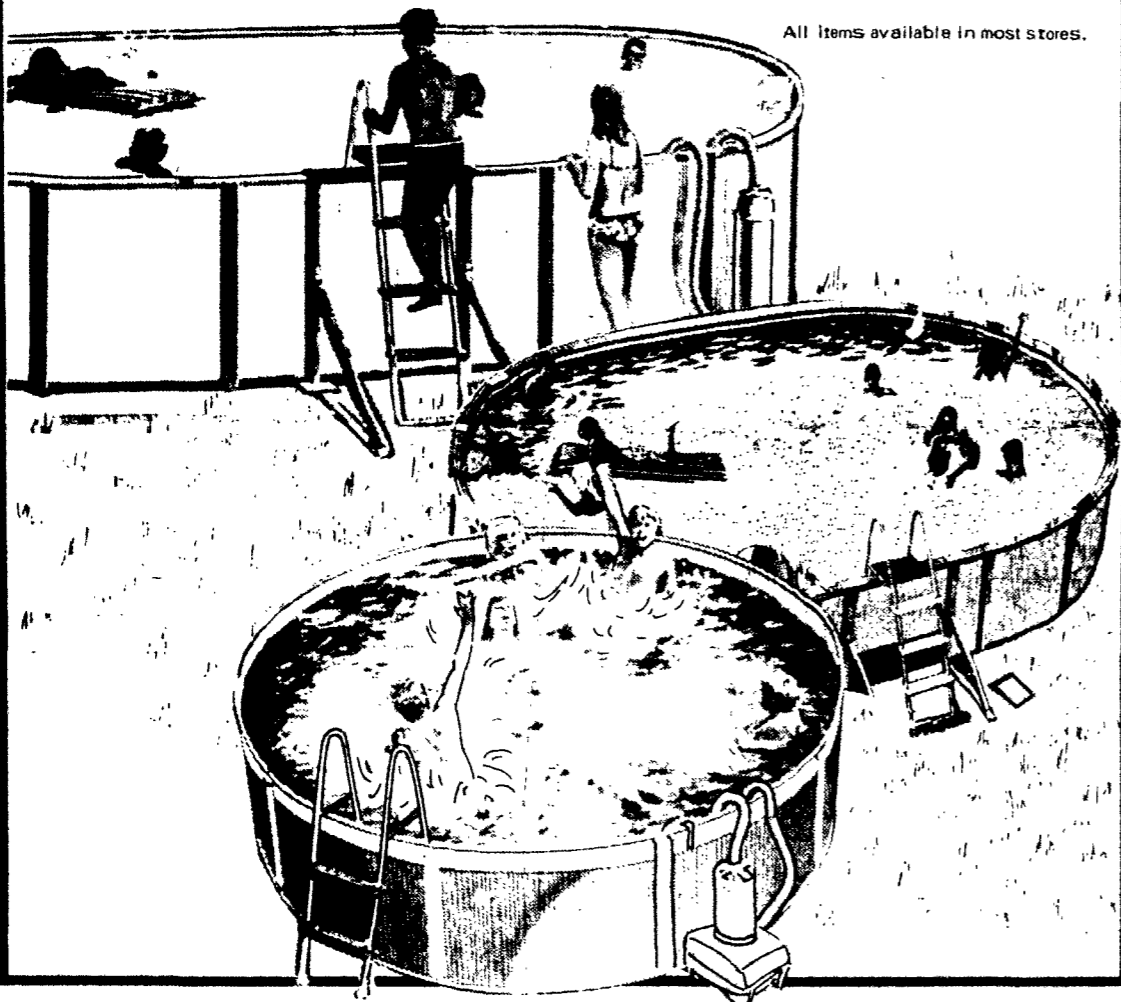

INSIDE-OUTSIDE SIDEWALK

big **N** CLEARANCE!

DEPARTMENT STORE

20% OFF

20% OFF

ENTIRE STOCK

COLECO® POOLS AND FILTER-FLO® FILTERS

- 12' x 36" ROUND POOL PACKAGE
- 15' OVAL POOL PACKAGE
- 18' x 48" ROUND POOL PACKAGE
- 24' x 48" ROUND POOL PACKAGE
- 24' OVAL POOL PACKAGE

And our entire stock of above ground pool filters and ladders. Each pool package consists of pool, liner, ladder, skimmer, footbath and U.L. approved filter.

All items available in most stores.